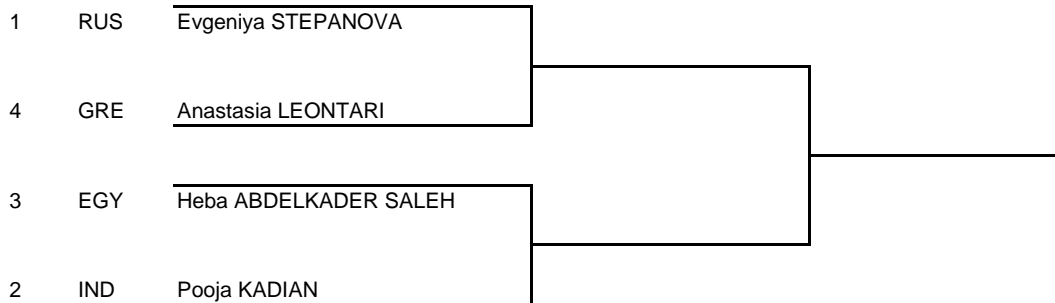

## Women's 75KG

Sanda

Draw Sheet

As of 28 SEP 2017

Quarterfinals

Semifinals

Final

### Legend

WPD : Win by gap Point TV : Technical Victory DOW : Default by Overweight DF : Default on the Field DI : Default by Injure  
DWJ : Default Without Justification FC : Forcible Counting 3 times WN : Warning 3 times