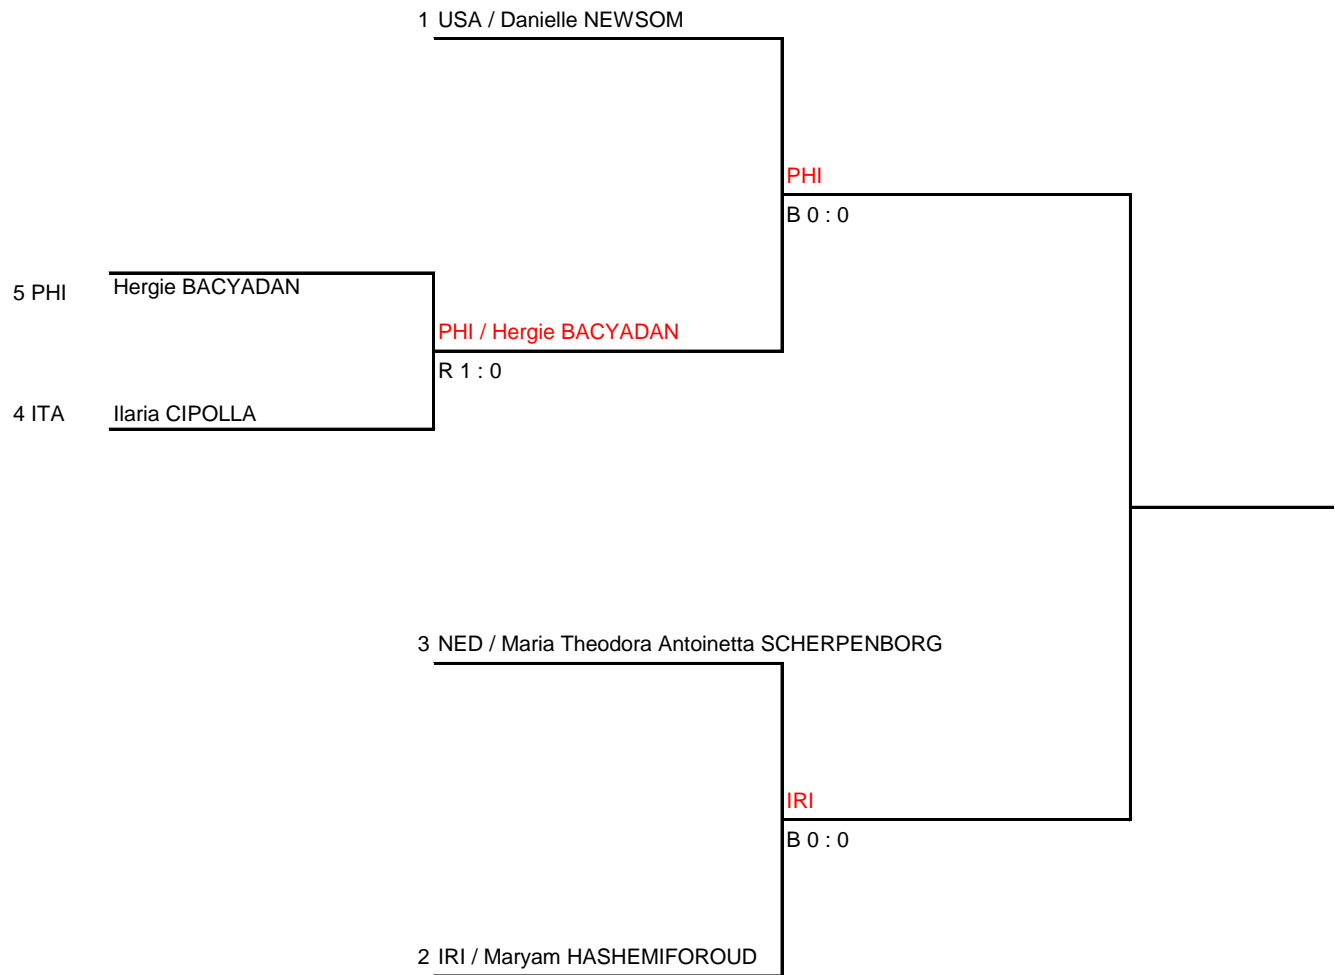

The 14th World Wushu Championships

Women's 70KG

Sanda

Draw Sheet As of 2 OCT 2017

Quarterfinals	Semifinals	Final
---------------	------------	-------

Legend

WPD : Win by gap Point TV : Technical Victory DOW : Default by Overweight DF : Default on the Field DI : Default by Injure
 DWJ : Default Without Justification FC : Forcible Counting 3 times WN : Warning 3 times