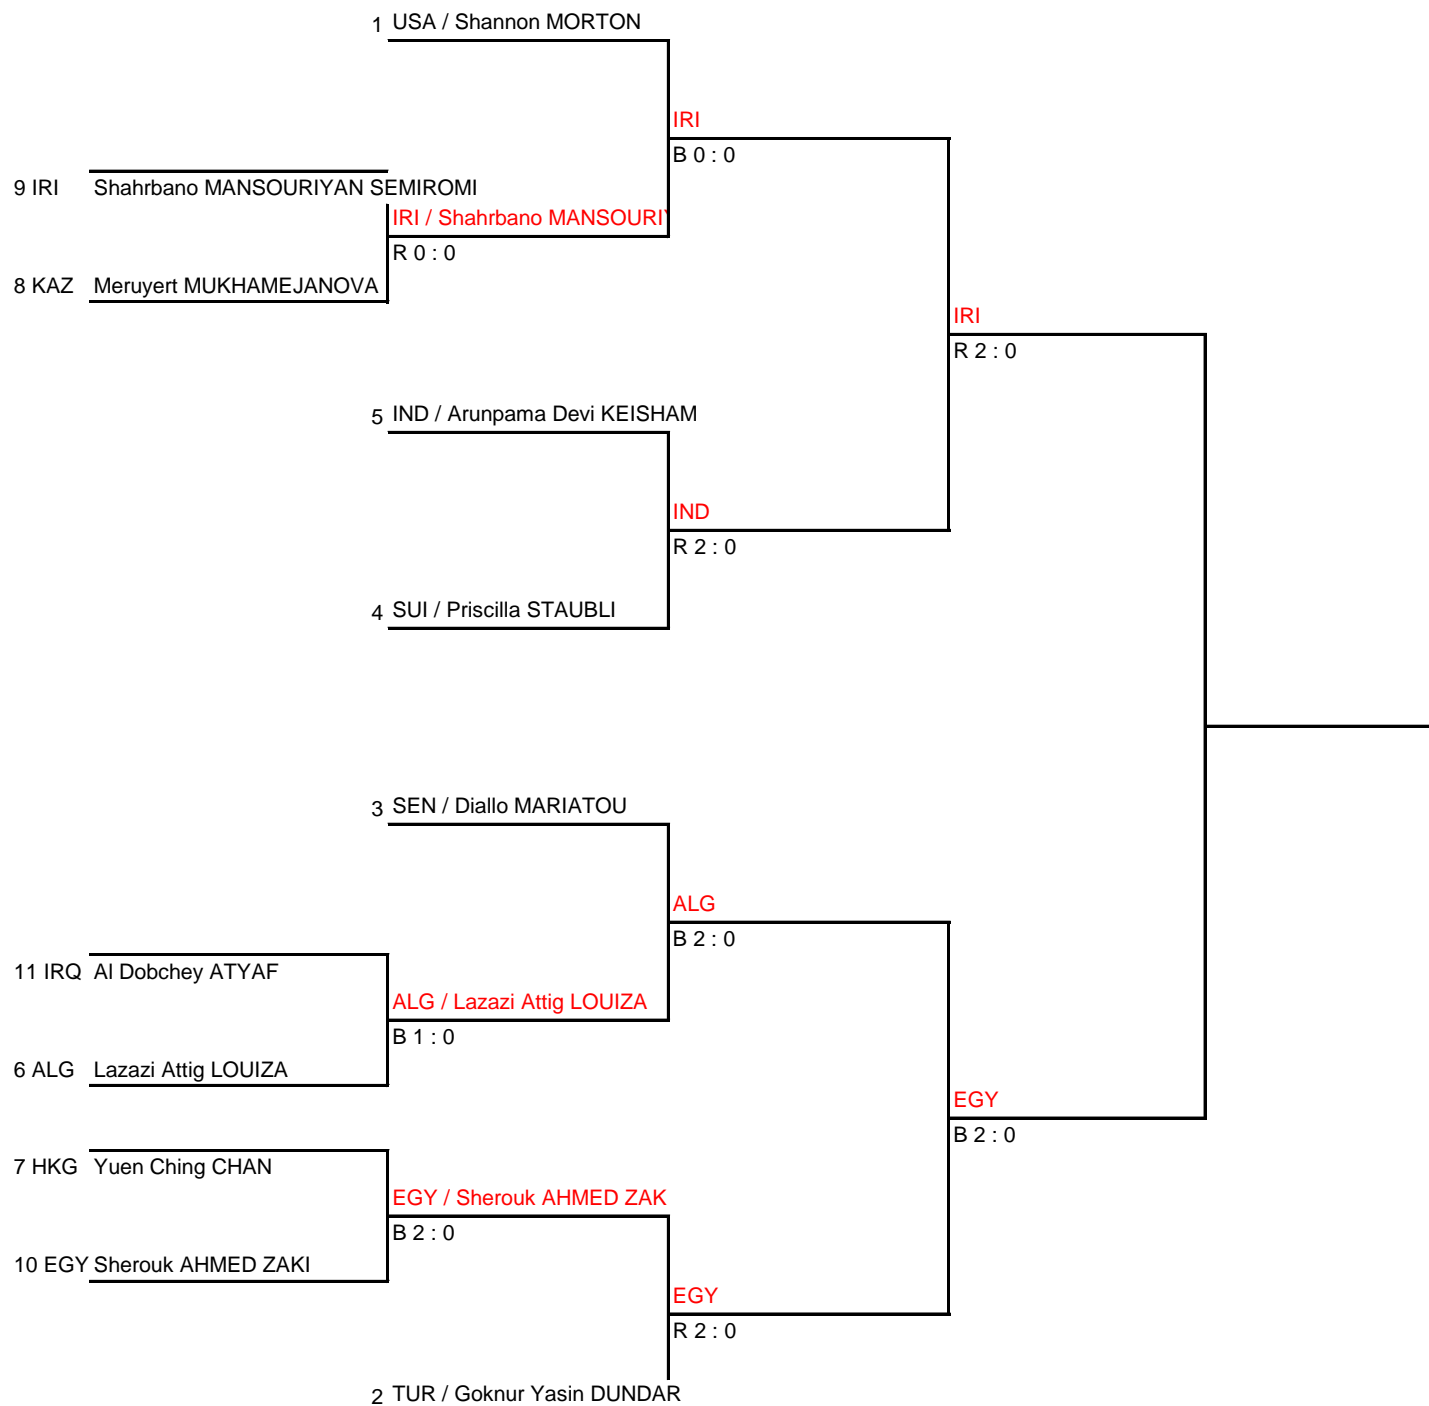

The 14th World Wushu Championships

Women's 65KG

Sanda

Draw Sheet

As of 2 OCT 2017

Round of 16	Quarterfinals	Semifinals	Final
-------------	---------------	------------	-------

Legend	
WPD : Win by gap Point	TV : Technical Victory
DOW : Default by Overweight	DF : Default on the Field
DI : Default by Injure	DWJ : Default Without Justification
FC : Forcible Counting 3 times	WN : Warning 3 times