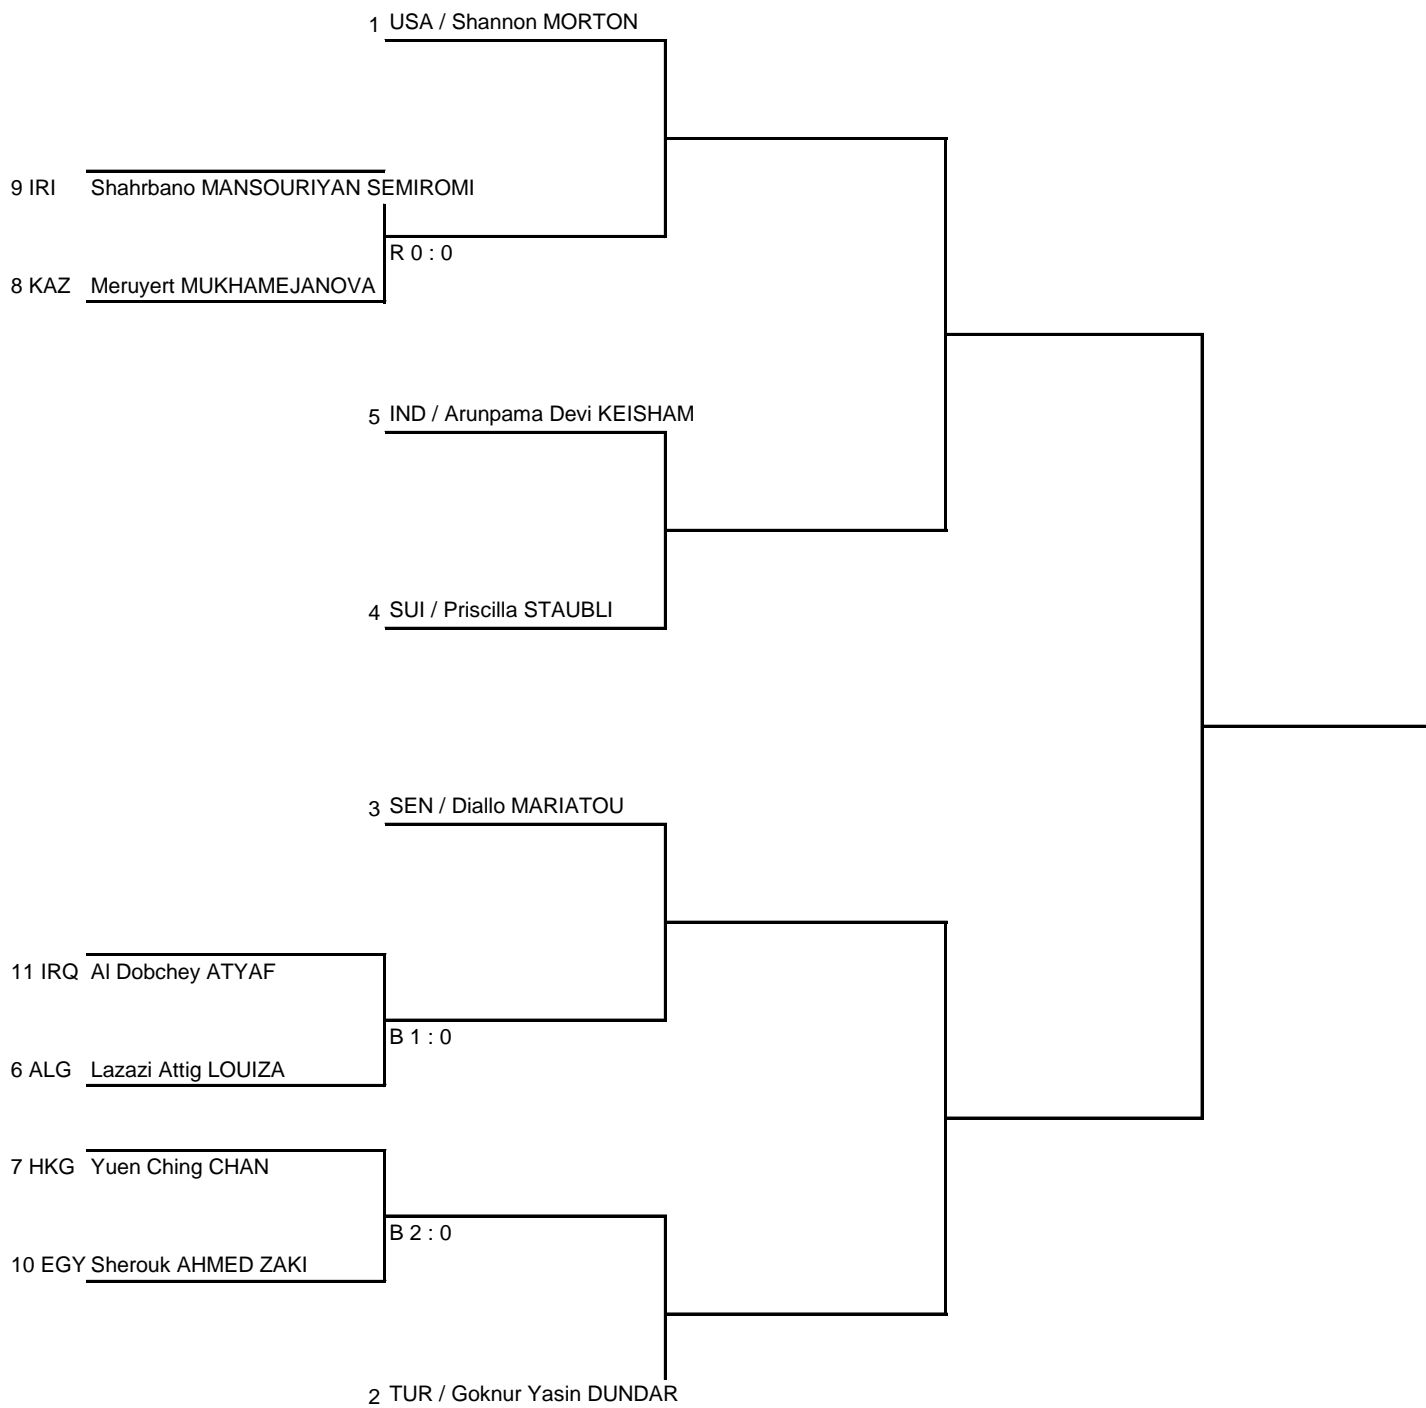

The 14th World Wushu Championships

Women's 65KG

Sanda

Draw Sheet

As of 29 SEP 2017

Round of 16	Quarterfinals	Semifinals	Final
-------------	---------------	------------	-------

Legend

WPD : Win by gap Point TV : Technical Victory DOW : Default by Overweight DF : Default on the Field DI : Default by Injure
 DWJ : Default Without Justification FC : Forcible Counting 3 times WN : Warning 3 times