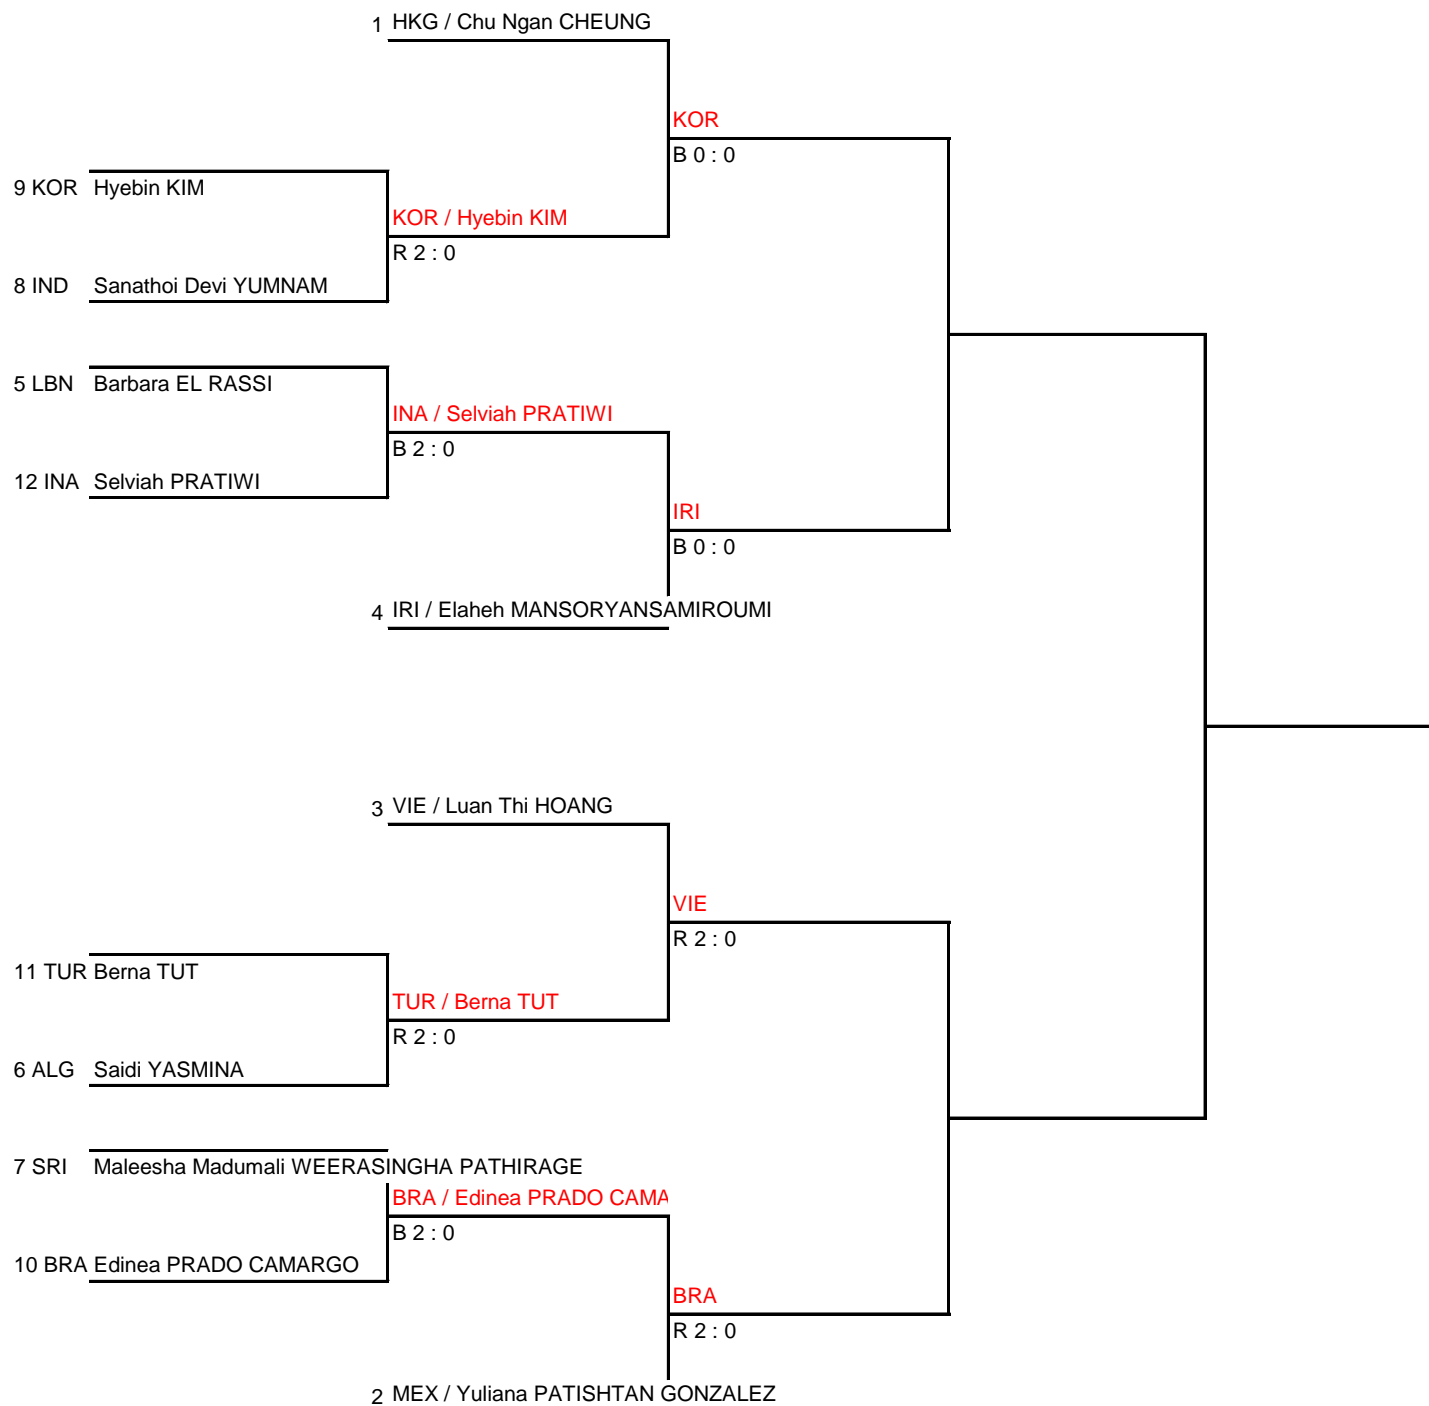

The 14th World Wushu Championships

Women's 52KG

Sanda

Draw Sheet

As of 1 OCT 2017

Round of 16	Quarterfinals	Semifinals	Final
-------------	---------------	------------	-------

Legend

WPD : Win by gap Point TV : Technical Victory DOW : Default by Overweight DF : Default on the Field DI : Default by Injure
 DWJ : Default Without Justification FC : Forcible Counting 3 times WN : Warning 3 times