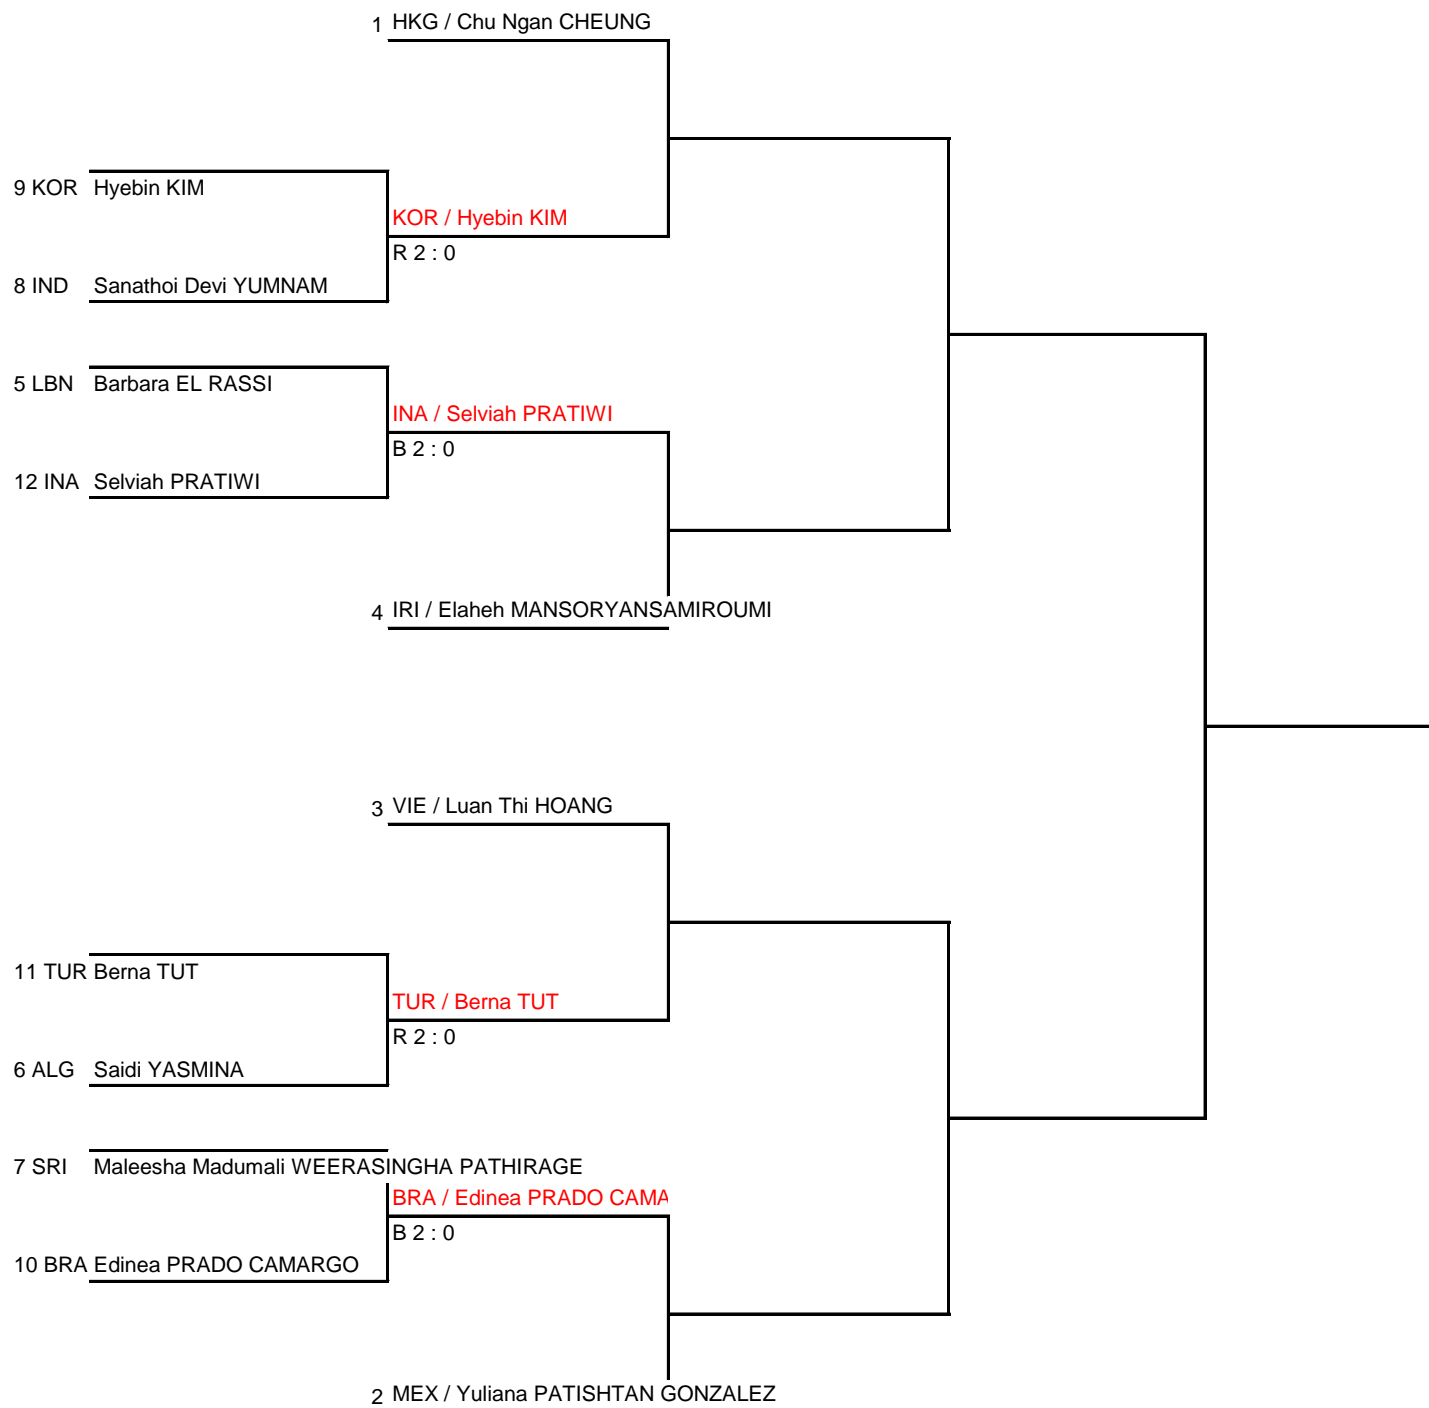

# The 14th World Wushu Championships

## Women's 52KG

Sanda

### Draw Sheet

As of 29 SEP 2017

Round of 16	Quarterfinals	Semifinals	Final
-------------	---------------	------------	-------