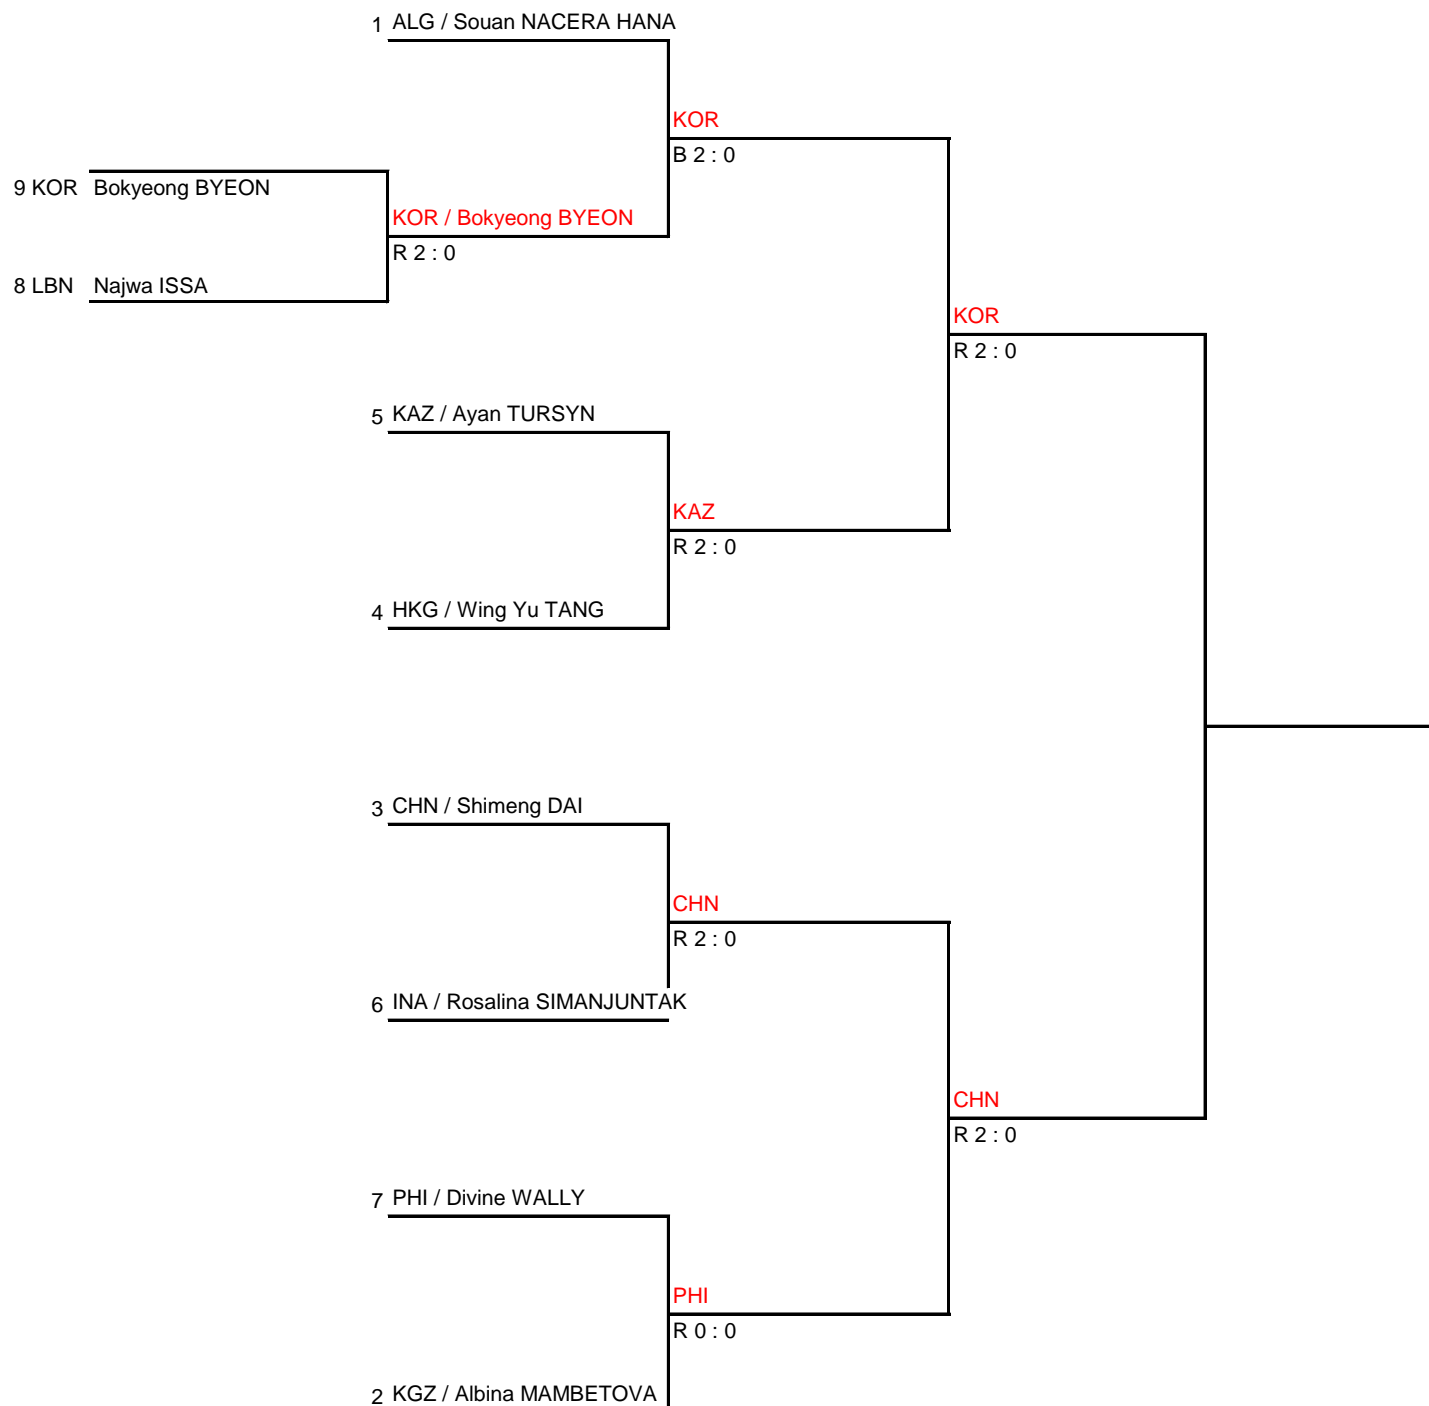

The 14th World Wushu Championships

Women's 48KG

Sanda

Draw Sheet

As of 2 OCT 2017

Round of 16	Quarterfinals	Semifinals	Final
-------------	---------------	------------	-------

Legend	
WPD : Win by gap Point	TV : Technical Victory
DOW : Default by Overweight	DF : Default on the Field
DI : Default by Injure	DWJ : Default Without Justification
FC : Forcible Counting 3 times	WN : Warning 3 times