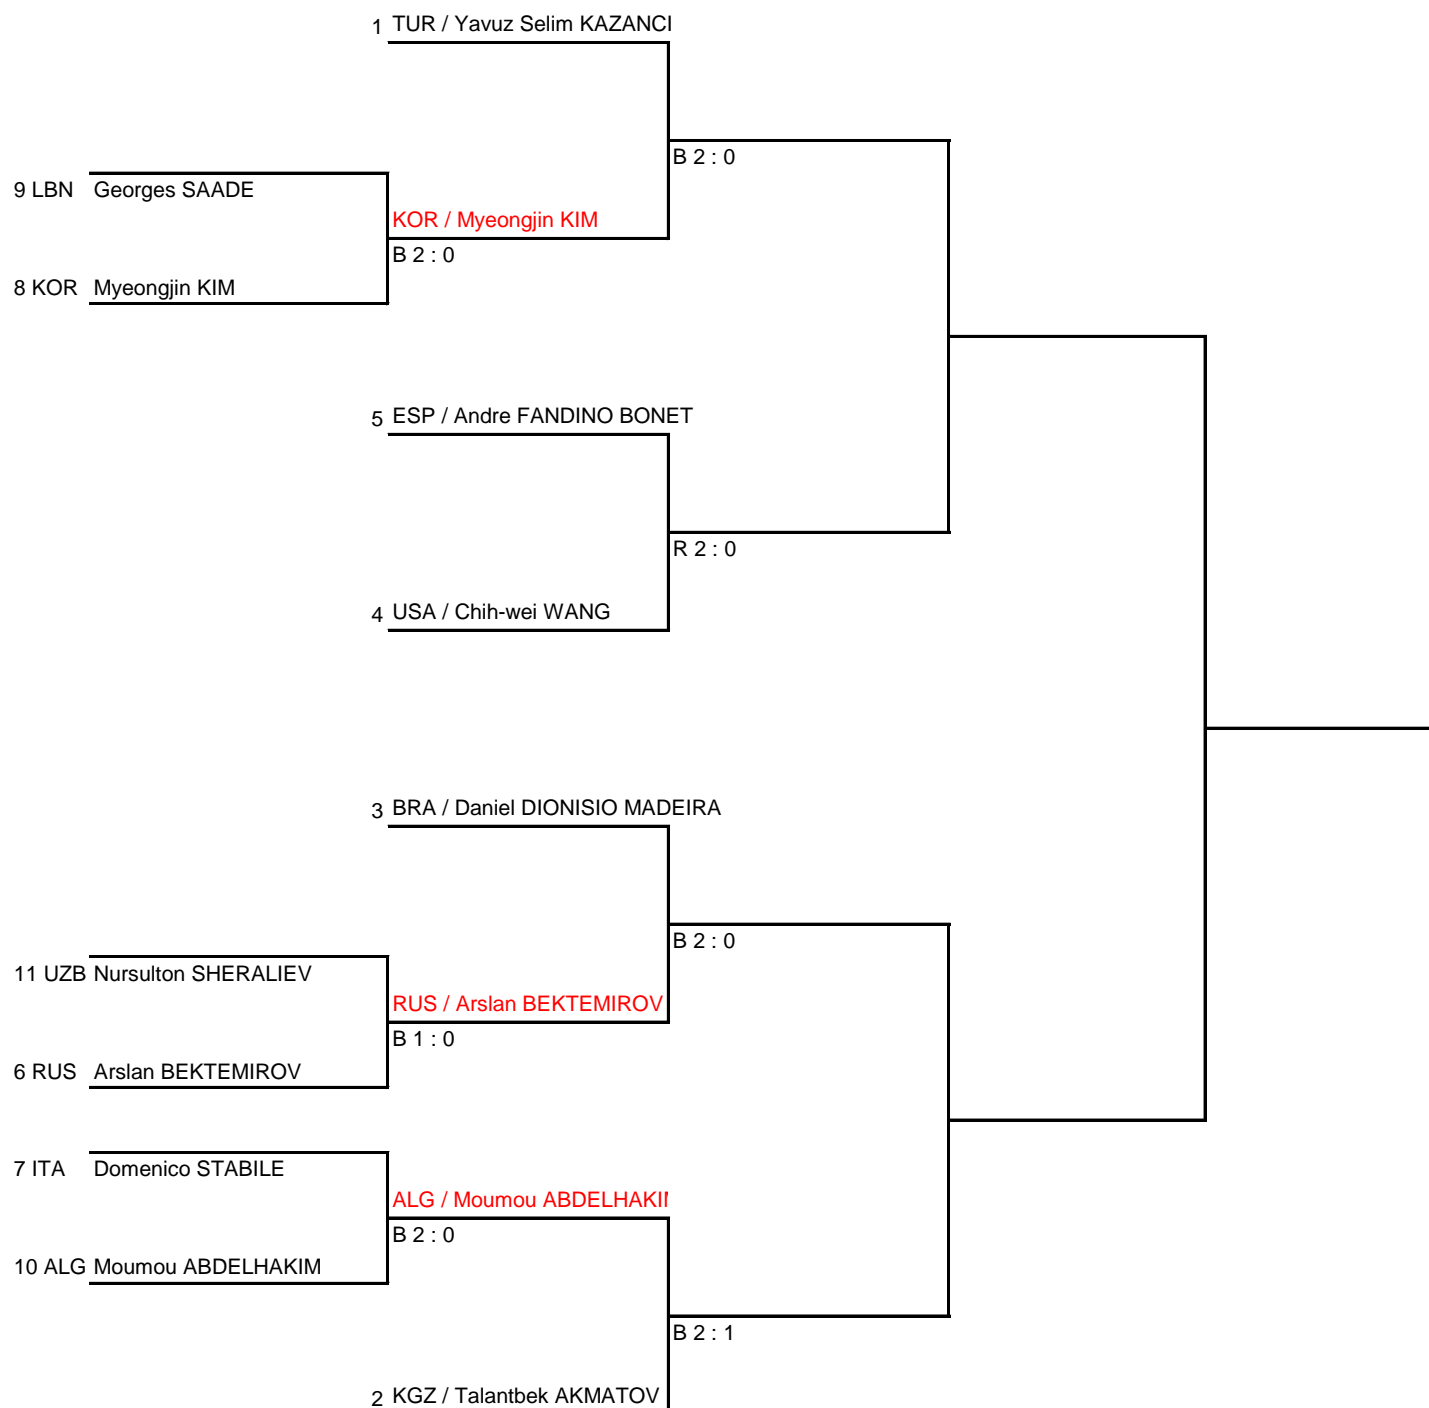

The 14th World Wushu Championships

Men's 80KG

Sanda

Draw Sheet

As of 1 OCT 2017

Round of 16	Quarterfinals	Semifinals	Final
-------------	---------------	------------	-------

Legend	
WPD : Win by gap Point	TV : Technical Victory
DOW : Default by Overweight	DF : Default on the Field
DI : Default by Injure	DWJ : Default Without Justification
FC : Forcible Counting 3 times	WN : Warning 3 times