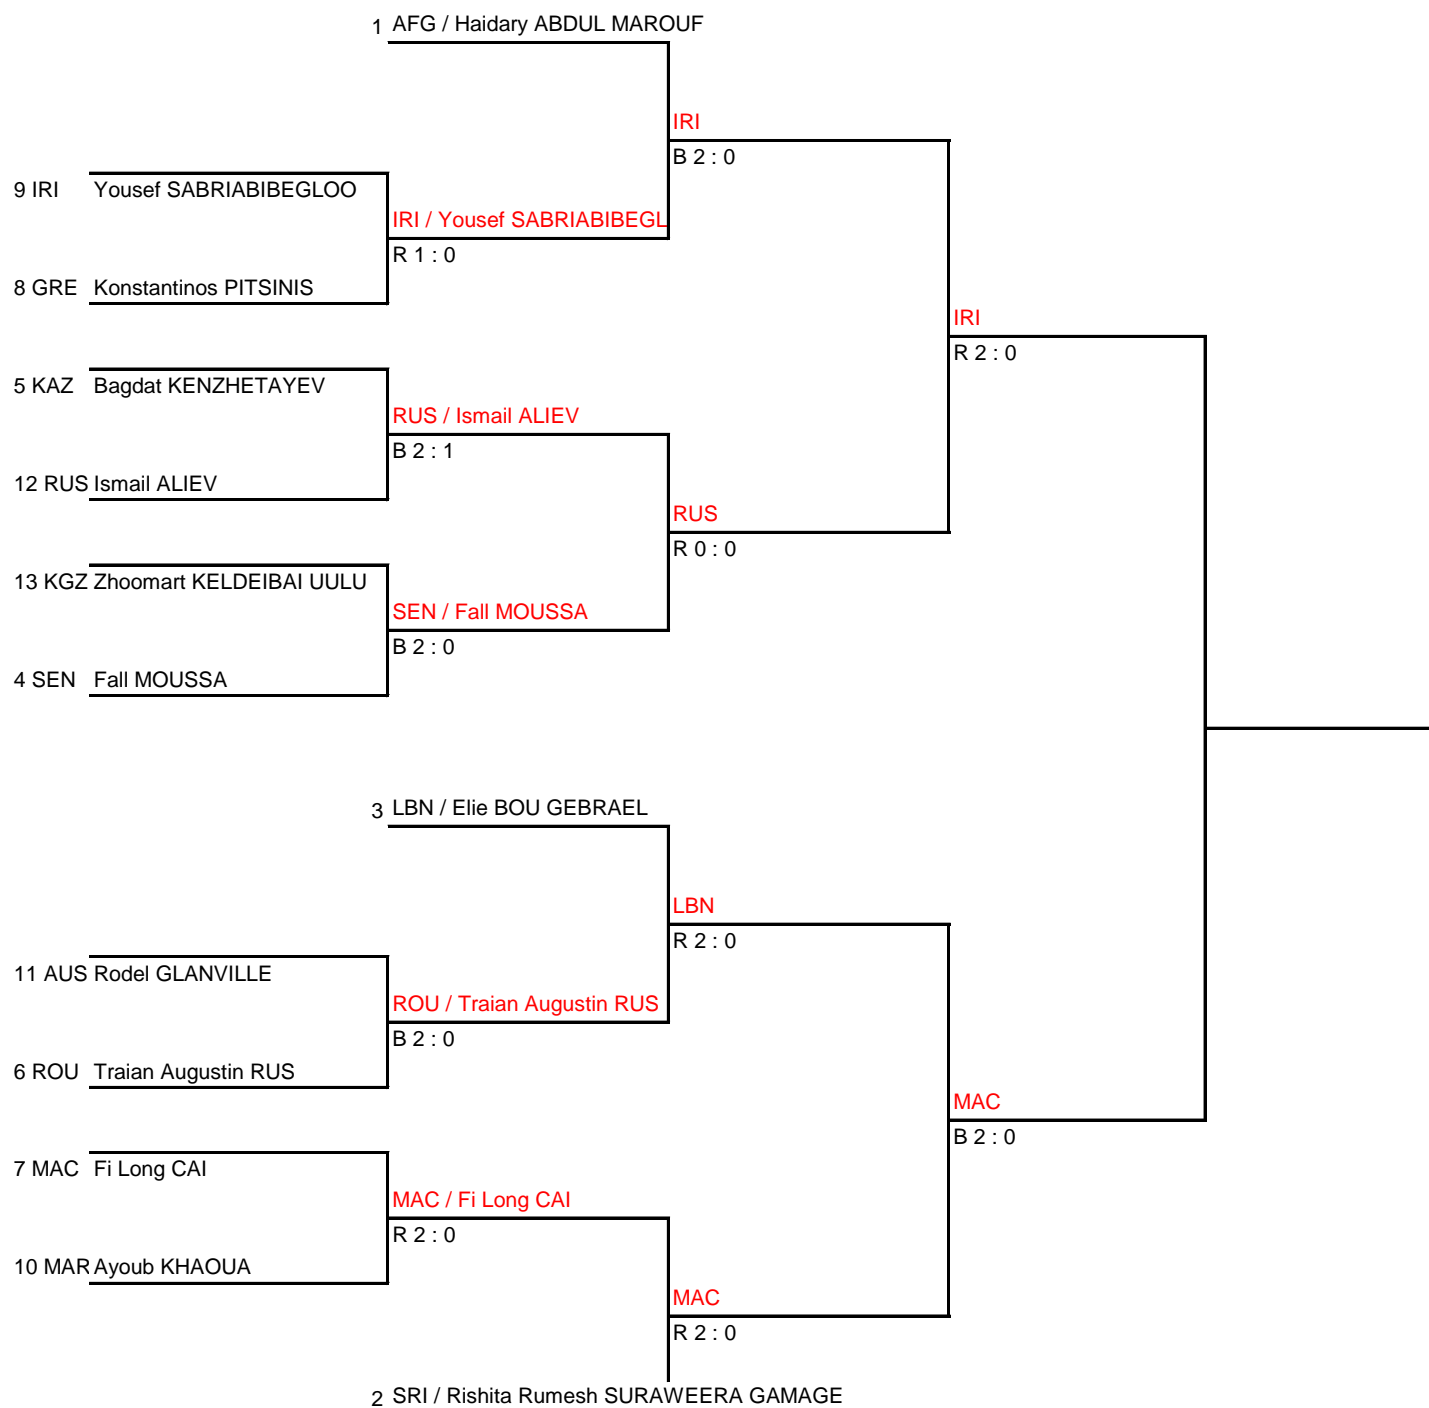

The 14th World Wushu Championships

Men's 75KG

Sanda

Draw Sheet

As of 2 OCT 2017

Round of 16	Quarterfinals	Semifinals	Final
-------------	---------------	------------	-------

Legend	
WPD : Win by gap Point	TV : Technical Victory
DOW : Default by Overweight	DF : Default on the Field
DI : Default by Injure	DWJ : Default Without Justification
FC : Forcible Counting 3 times	WN : Warning 3 times