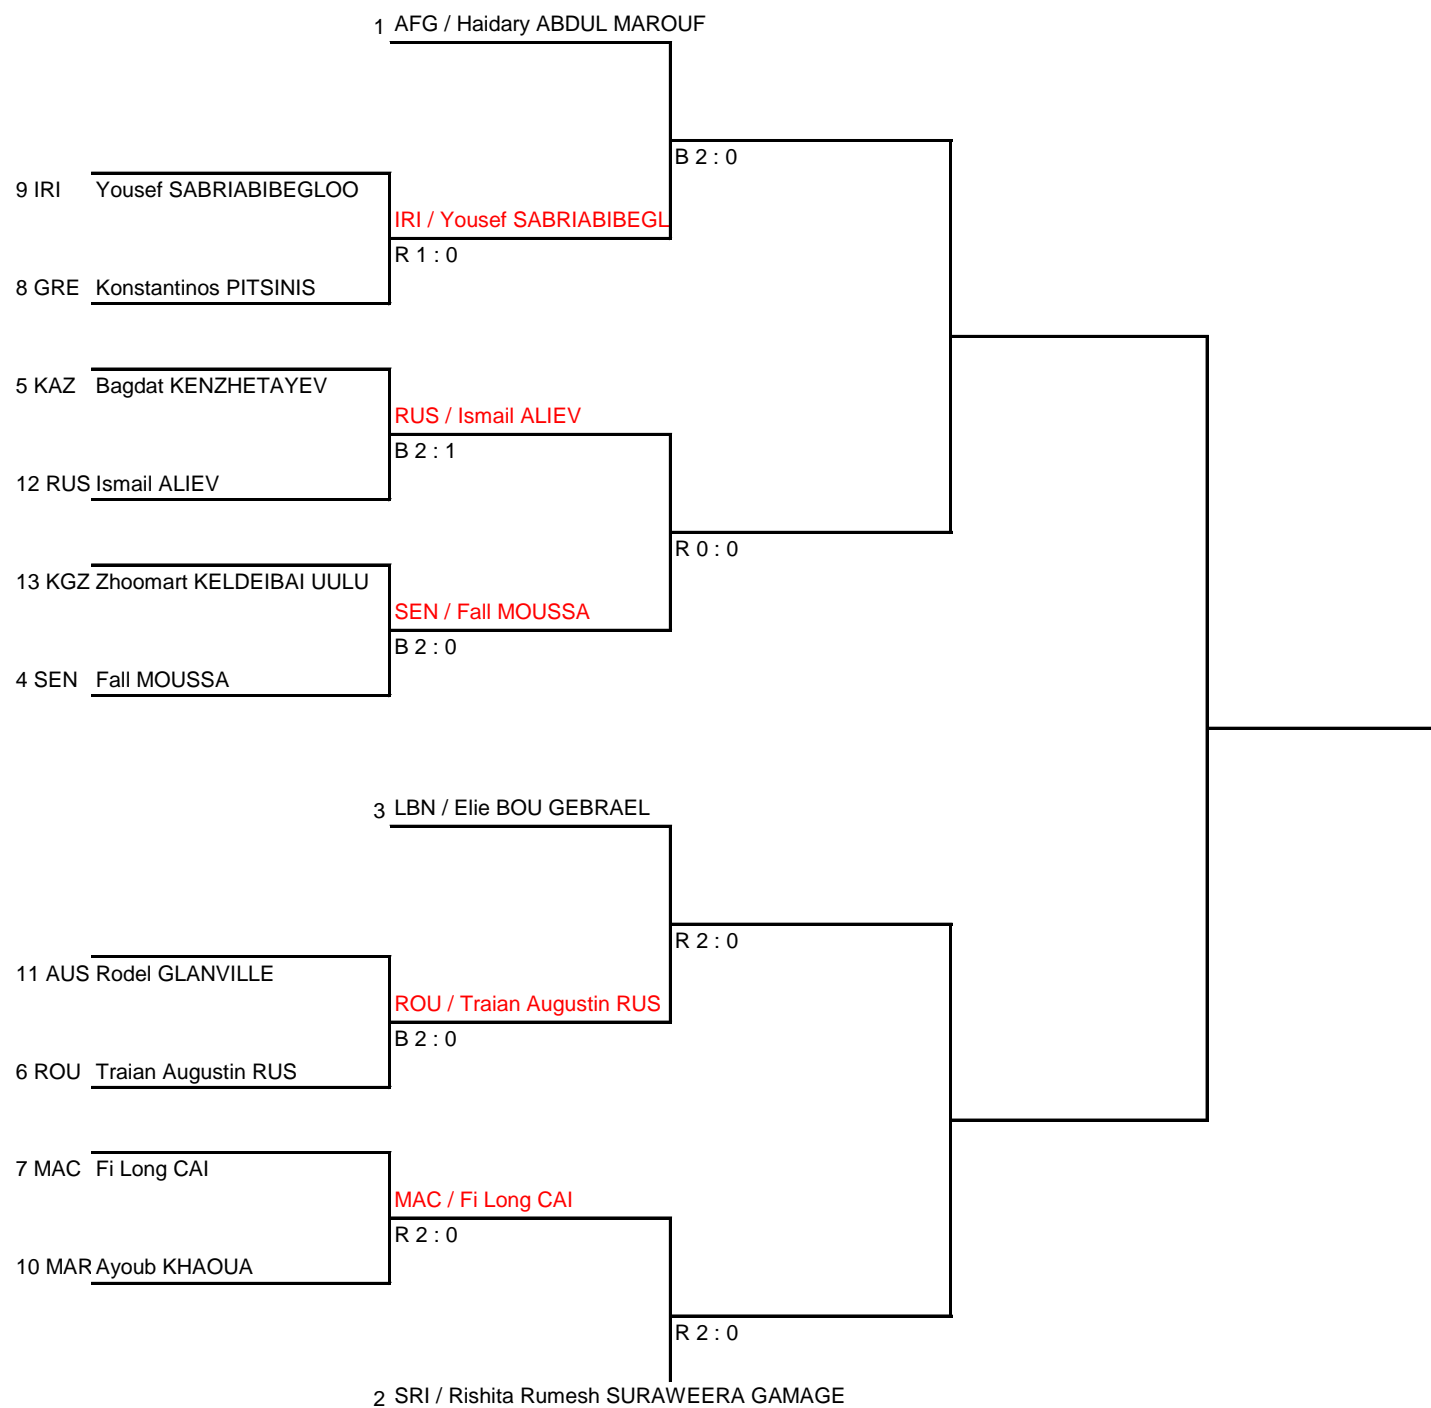

The 14th World Wushu Championships

Men's 75KG

Sanda

Draw Sheet

As of 1 OCT 2017

Round of 16	Quarterfinals	Semifinals	Final
-------------	---------------	------------	-------

Legend	
WPD : Win by gap Point	TV : Technical Victory
DOW : Default by Overweight	DF : Default on the Field
DI : Default by Injure	DWJ : Default Without Justification
FC : Forcible Counting 3 times	WN : Warning 3 times