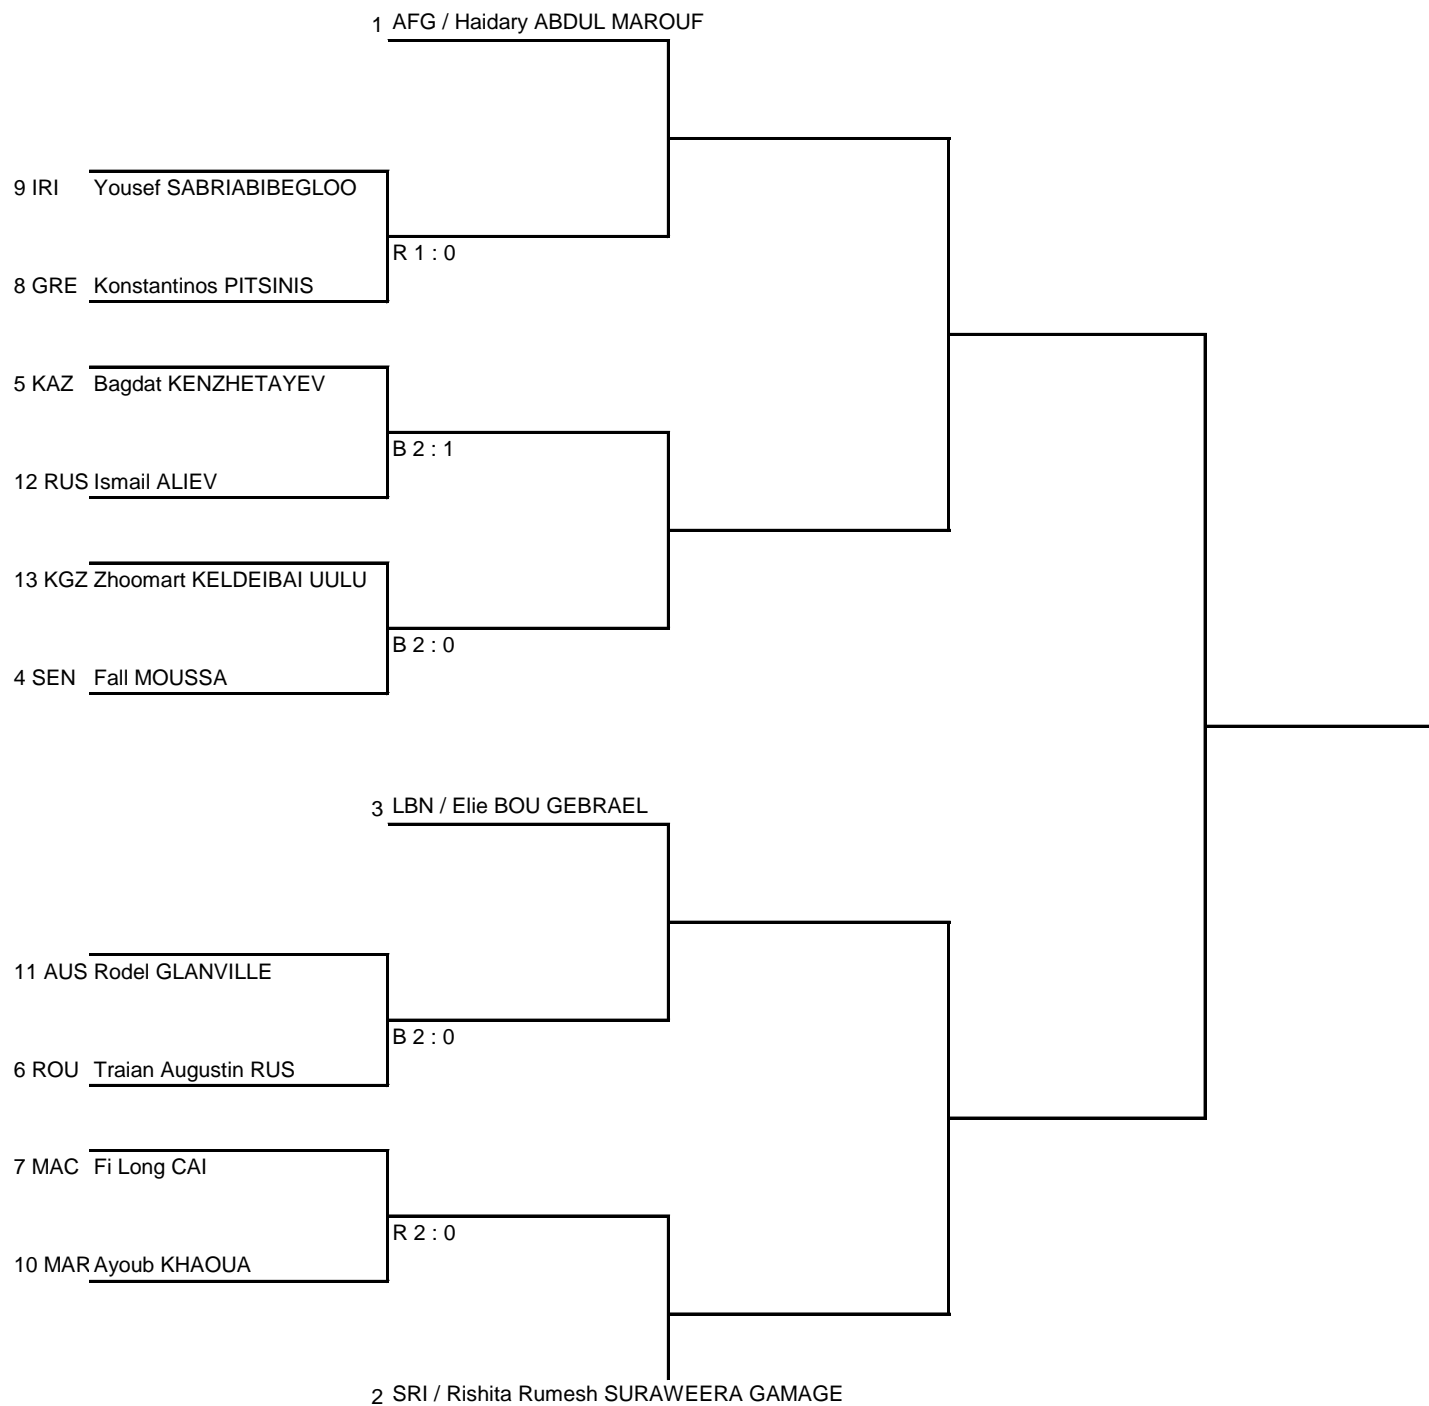

The 14th World Wushu Championships

Men's 75KG

Sanda

Draw Sheet

As of 29 SEP 2017

Round of 16	Quarterfinals	Semifinals	Final
-------------	---------------	------------	-------

Legend

WPD : Win by gap Point TV : Technical Victory DOW : Default by Overweight DF : Default on the Field DI : Default by Injure
 DWJ : Default Without Justification FC : Forcible Counting 3 times WN : Warning 3 times