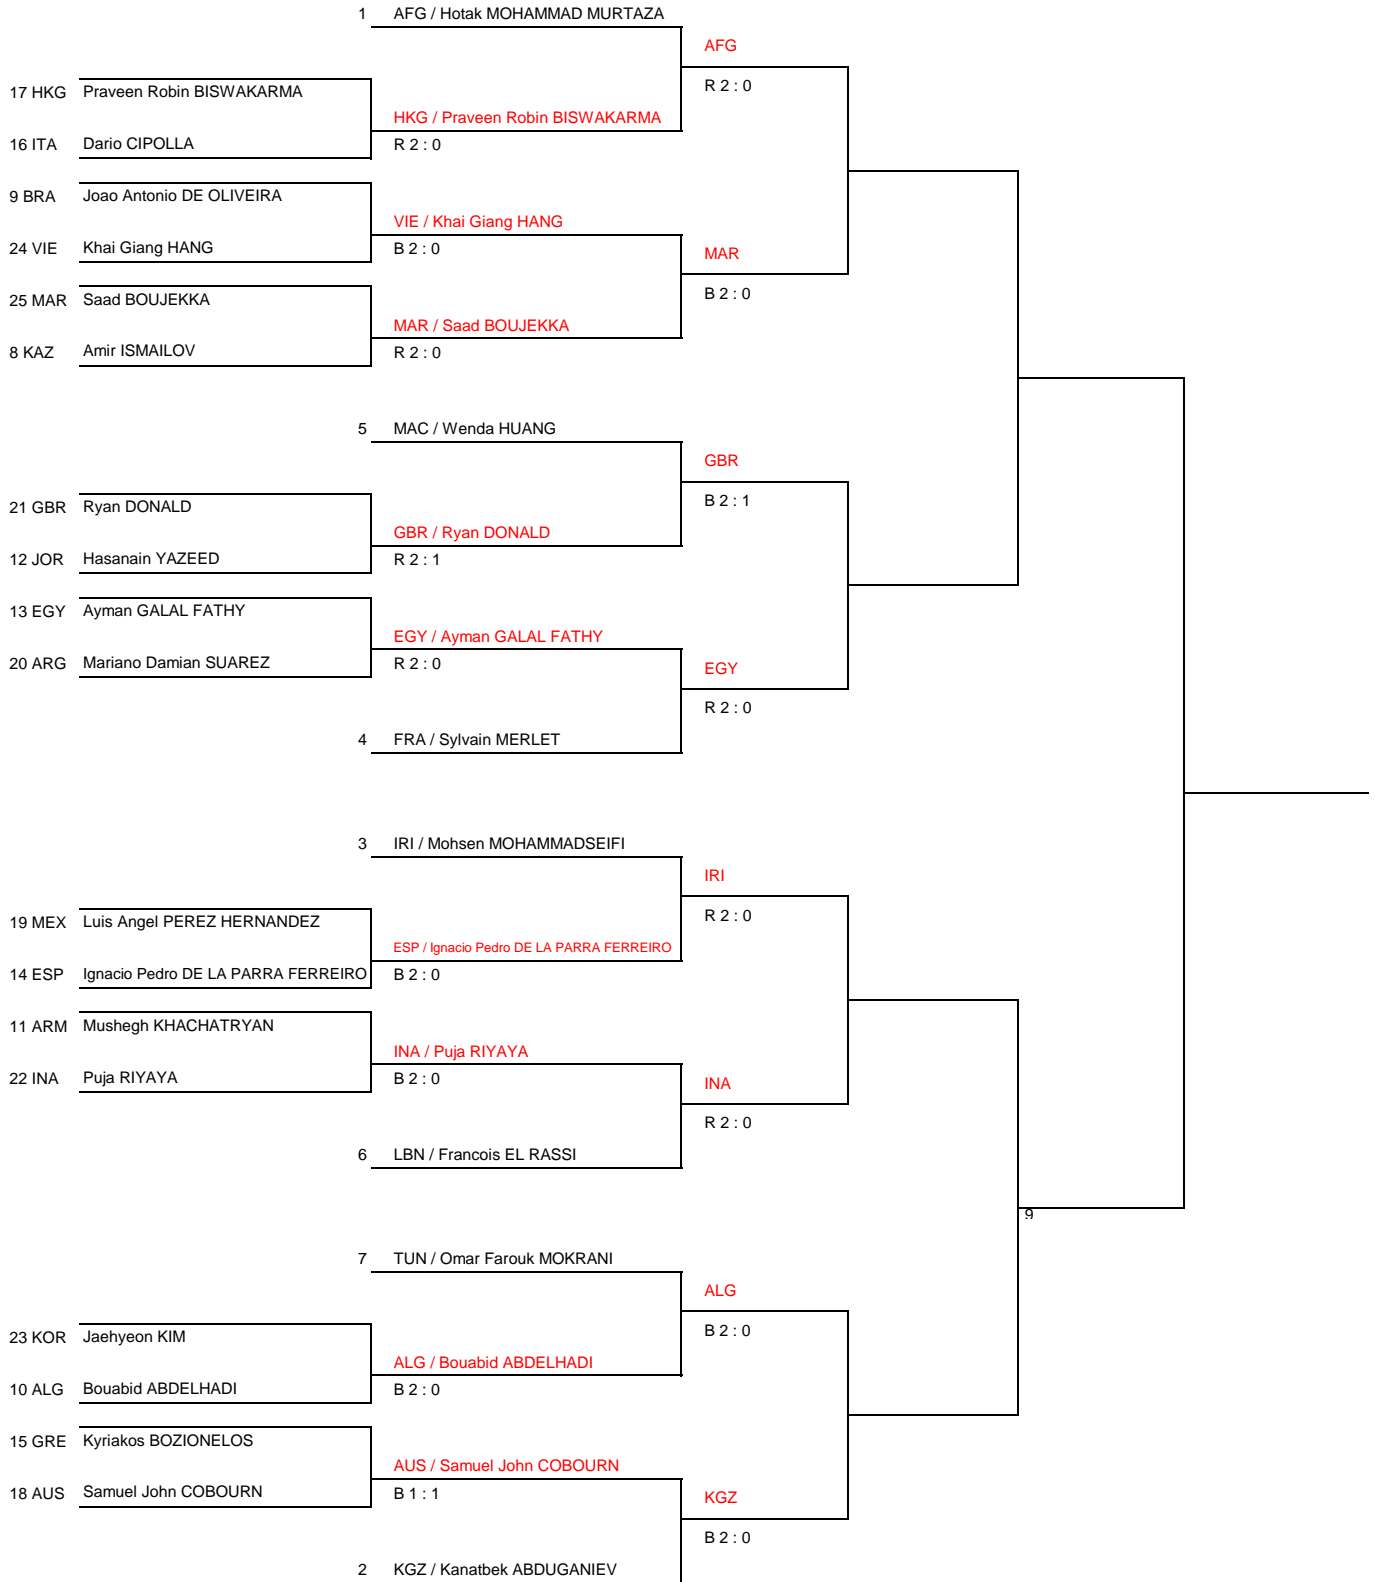

The 14th World Wushu Championships

Men's 70KG

Draw Sheet AT of 30 SEP 2017

Round of 32	Round of 16	Quarterfinals	Semifinals	Final
-------------	-------------	---------------	------------	-------

Legend

WPD : Win by gap Point TV : Technical Victory DOW : Default by Overweight DF : Default on the Field DI : Default by Injure
 DWJ : Default Without Justification FC : Forcible Counting 3 times WN : Warning 3 times