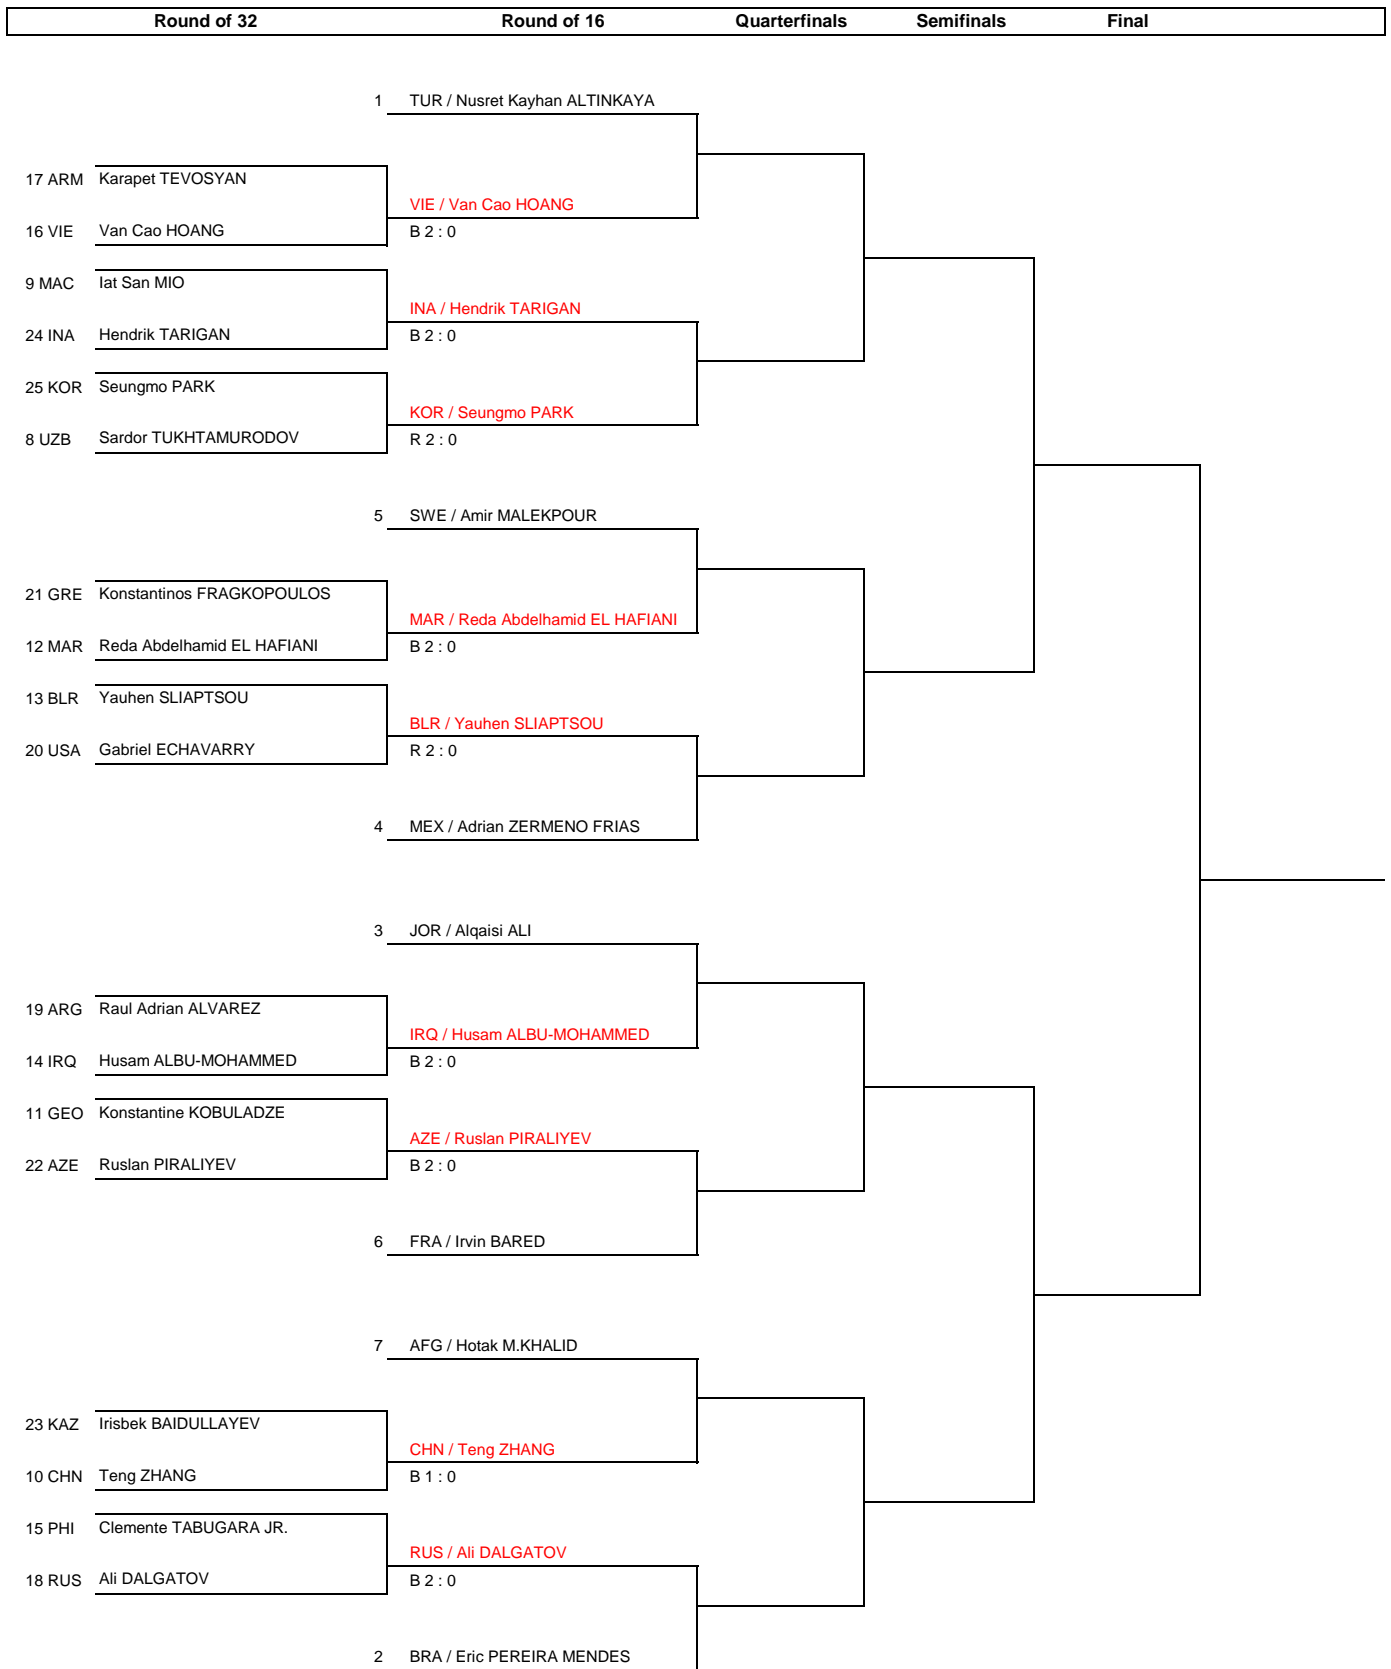

# The 14th World Wushu Championships

## Men's 65KG

Draw Sheet AT of 29 SEP 2017

### Legend

WPD : Win by gap Point TV : Technical Victory DOW : Default by Overweight DF : Default on the Field DI : Default by Injure  
 DWJ : Default Without Justification FC : Forcible Counting 3 times WN : Warning 3 times