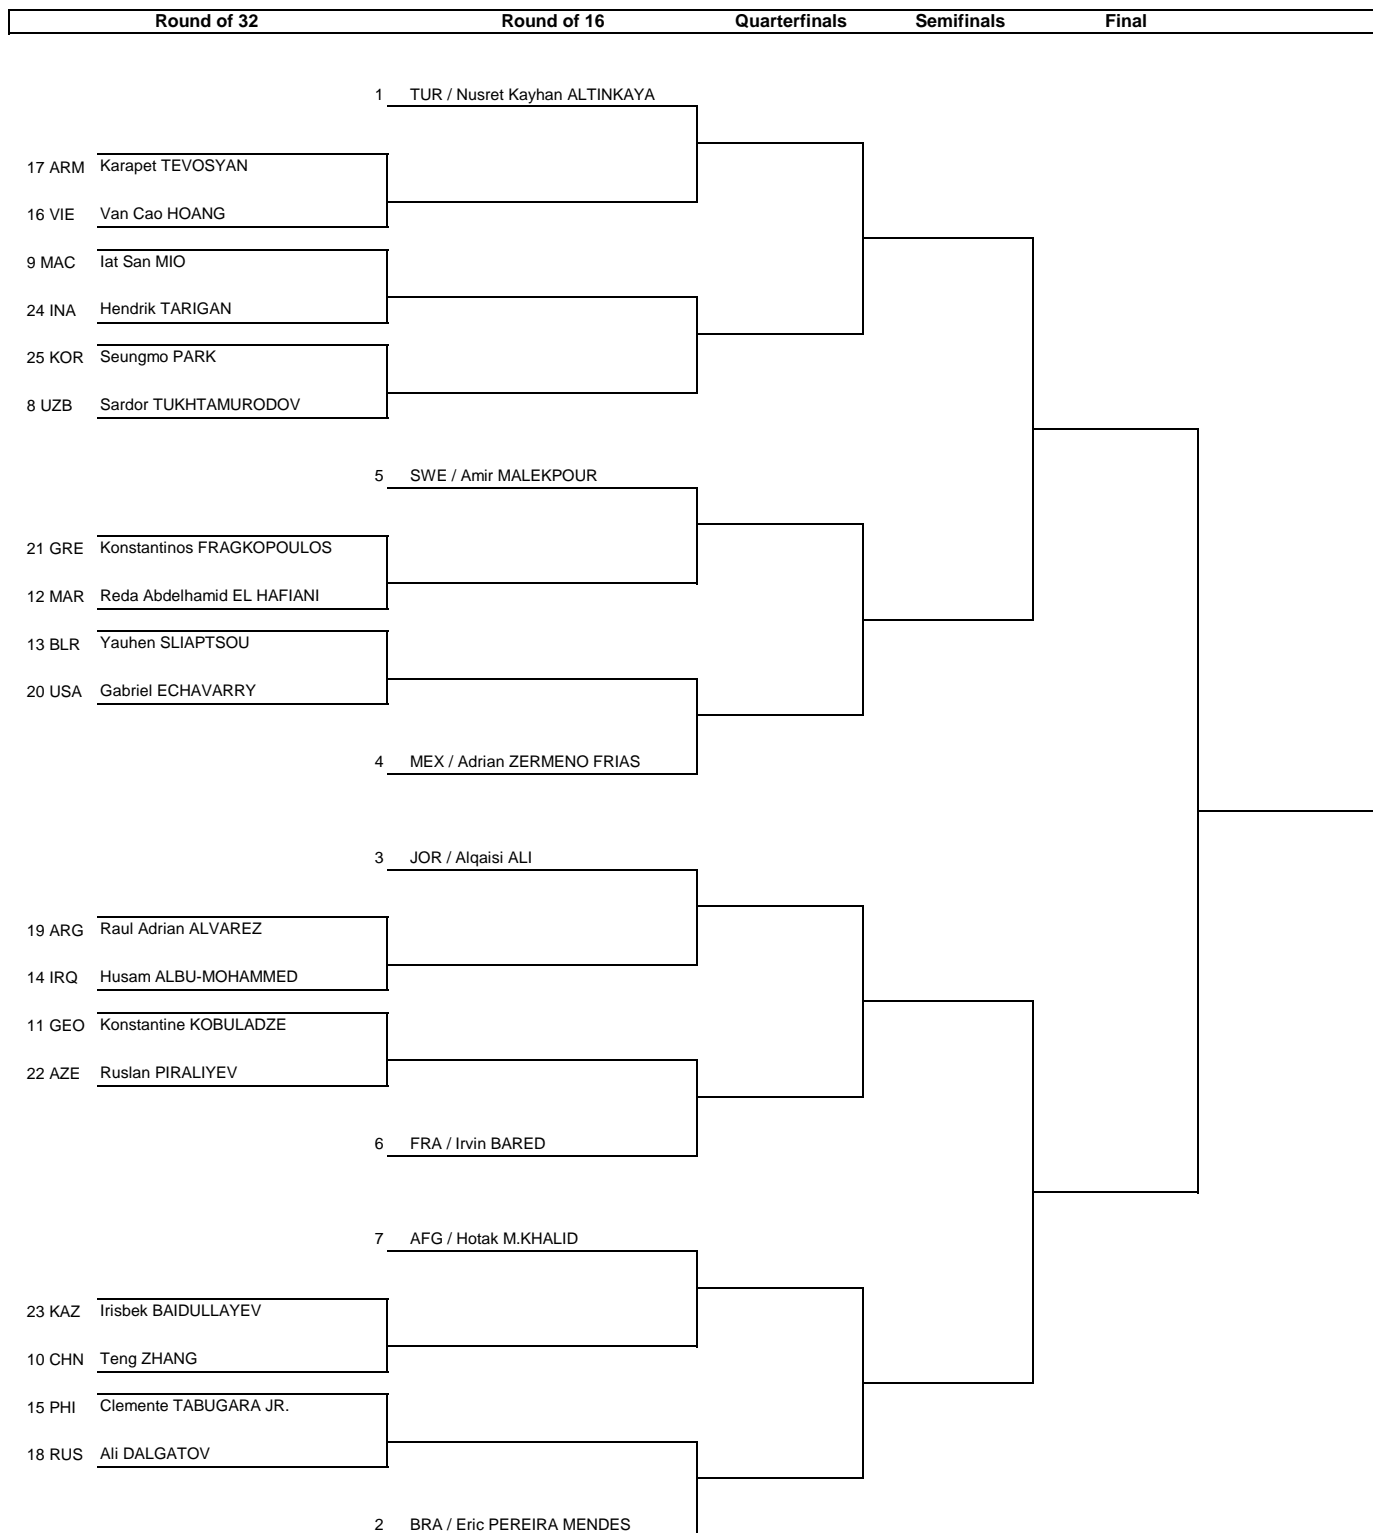

# The 14th World Wushu Championships

## Men's 65KG

### Draw Sheet AT of 28 SEP 2017

**Legend**  
 WPD : Win by gap Point TV : Technical Victory DOW : Default by Overweight DF : Default on the Field DI : Default by Injure  
 DWJ : Default Without Justification FC : Forcible Counting 3 times WN : Warning 3 times