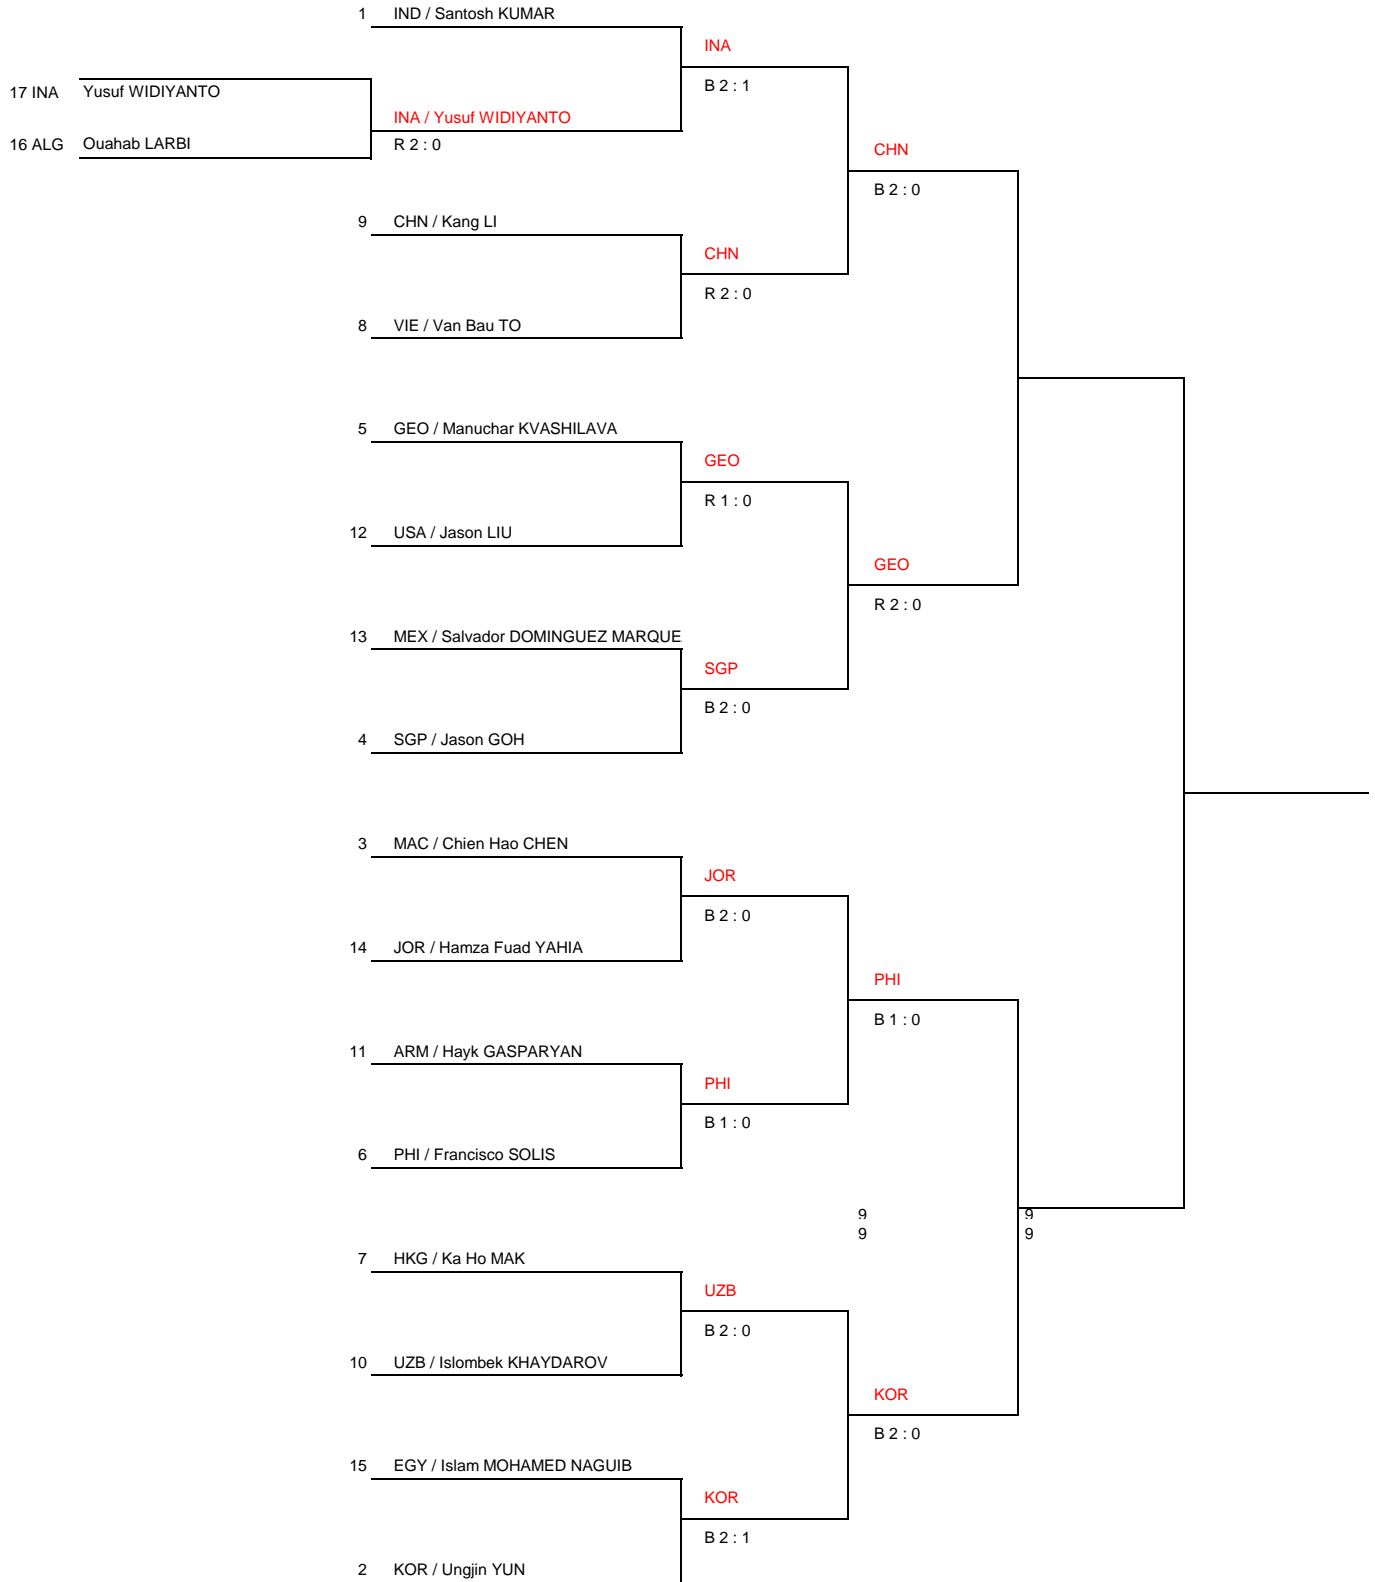

The 14th World Wushu Championships

Men's 56KG

Draw Sheet AT of 1 OCT 2017

Round of 32	Round of 16	Quarterfinals	Semifinals	Final
-------------	-------------	---------------	------------	-------

Legend
 WPD : Win by gap Point TV : Technical Victory DOW : Default by Overweight DF : Default on the Field DI : Default by Injure
 DWJ : Default Without Justification FC : Forcible Counting 3 times WN : Warning 3 times