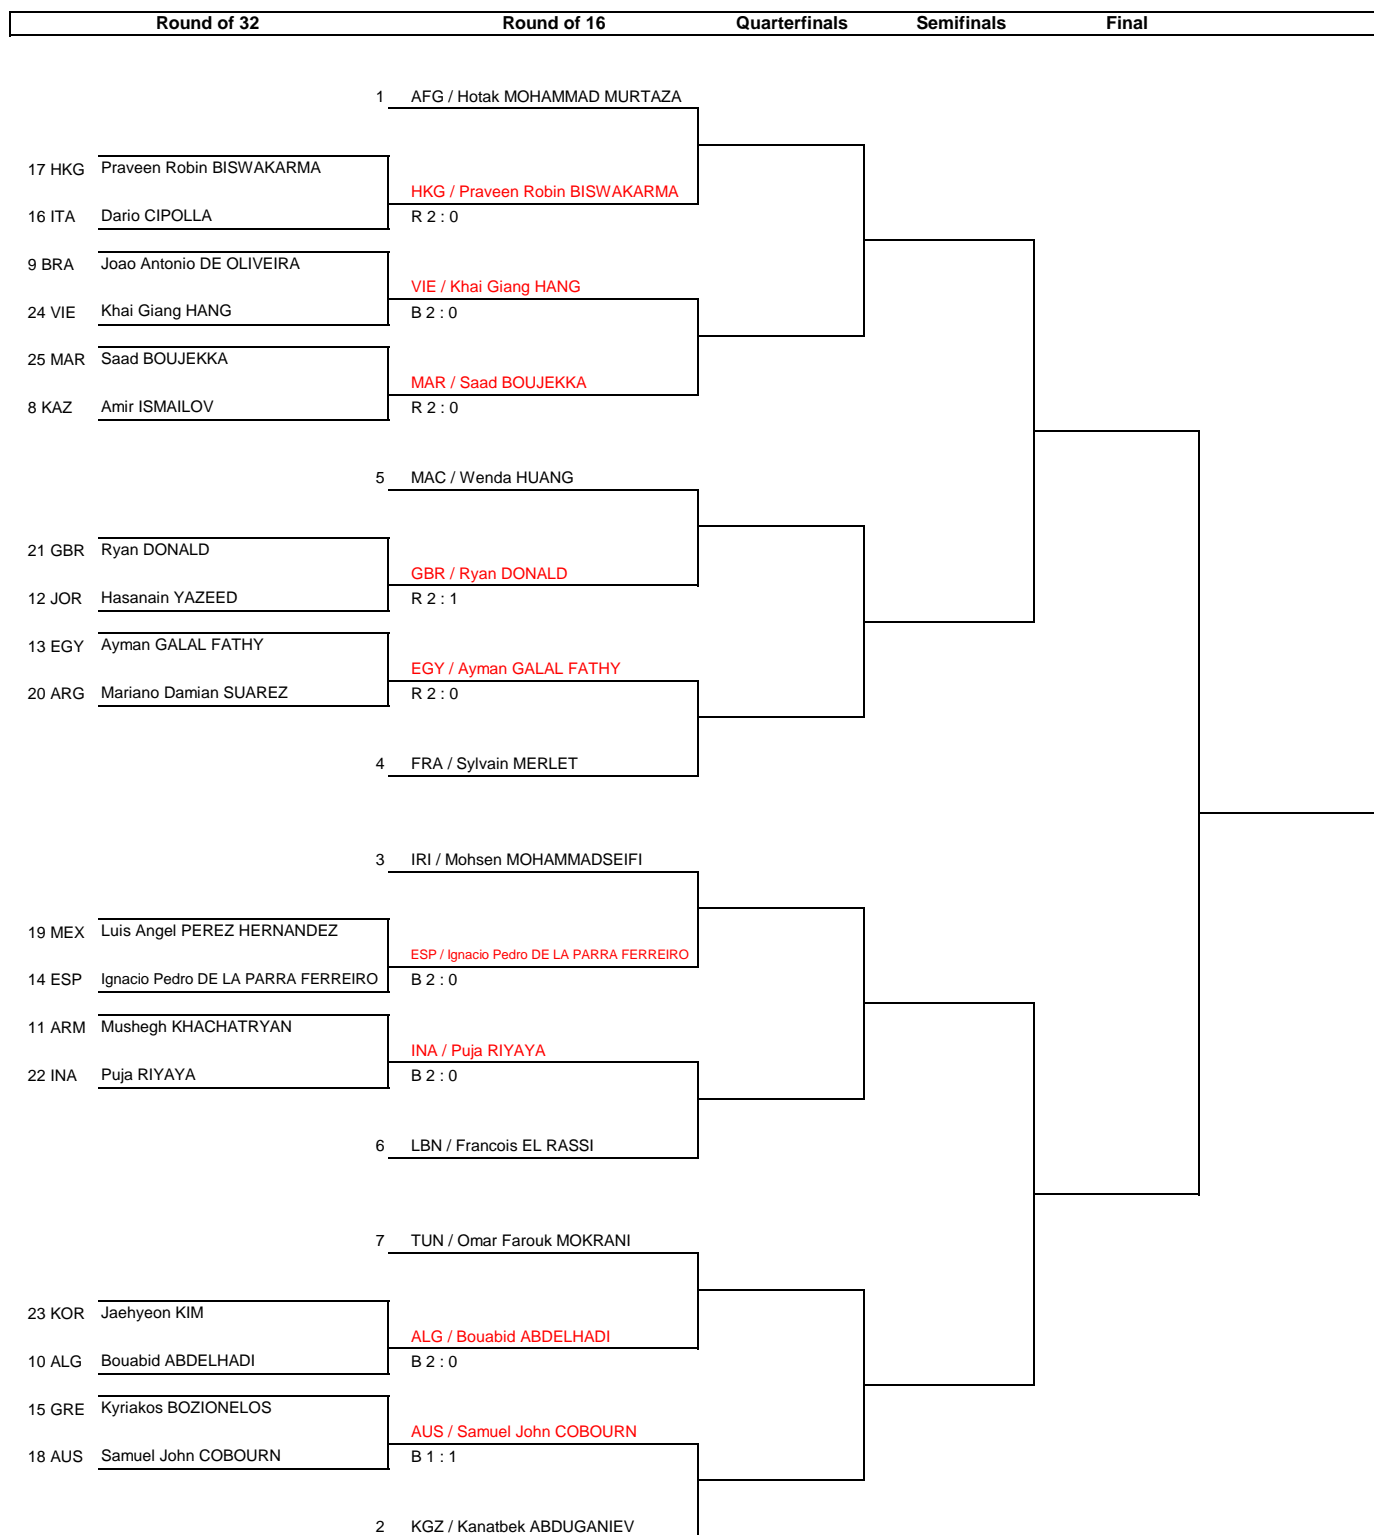

The 14th World Wushu Championships

Men's 70KG

Draw Sheet AT of 29 SEP 2017

Legend

WPD : Win by gap Point TV : Technical Victory DOW : Default by Overweight DF : Default on the Field DI : Default by Injure
 DWJ : Default Without Justification FC : Forcible Counting 3 times WN : Warning 3 times