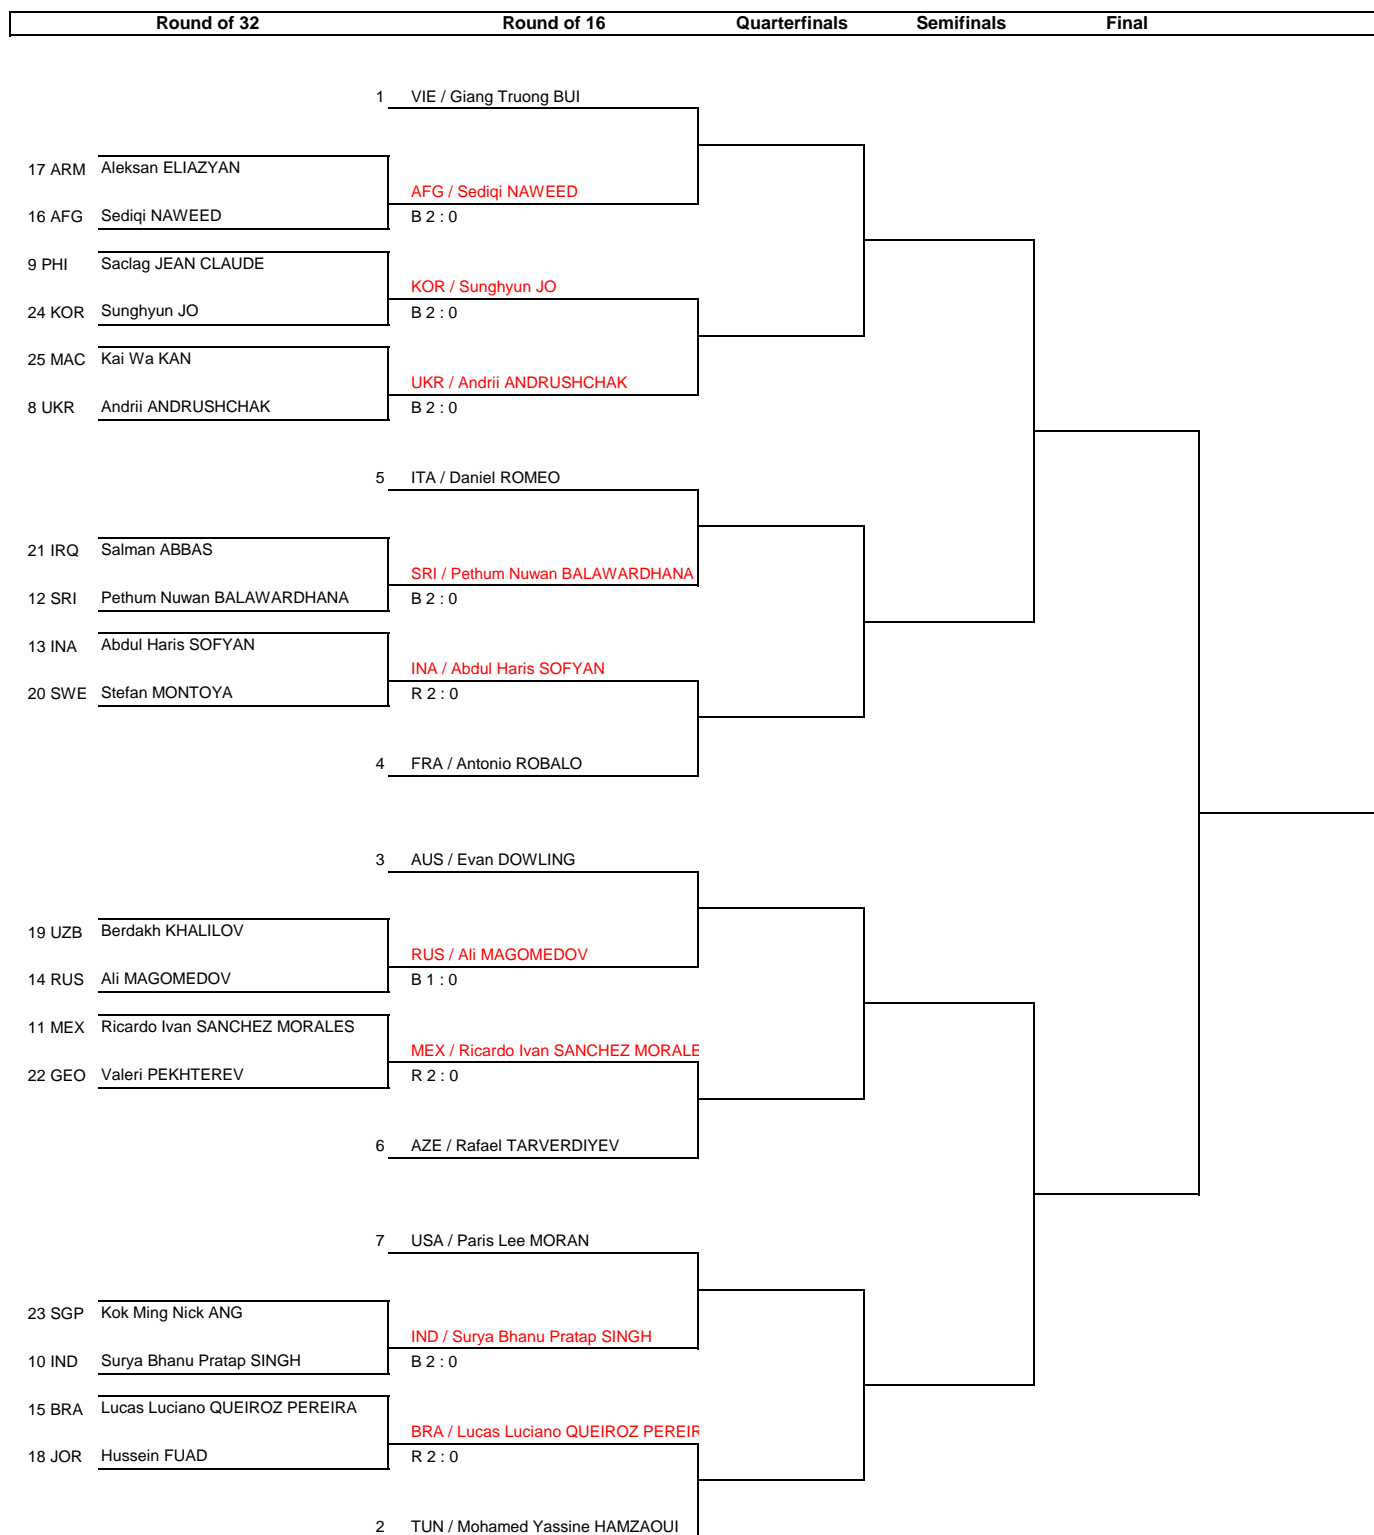

The 14th World Wushu Championships

Men's 60KG

Draw Sheet AT of 29 SEP 2017

Legend

WPD : Win by gap Point TV : Technical Victory DOW : Default by Overweight DF : Default on the Field DI : Default by Injure
 DWJ : Default Without Justification FC : Forcible Counting 3 times WN : Warning 3 times